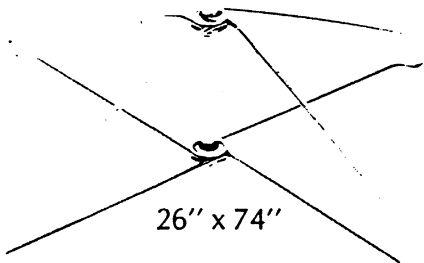

Fast-moving **BIG RED** Ball Pen **\$2.98**

Assortment No. 9-989-3(6)

144 pens, assorted colors, carded on floor stand display.

List price . . . \$432.00

- Only 26 inches wide at base
- 74 inches high complete with header
- Sets up in seconds
- Shipping weight 18 lbs.